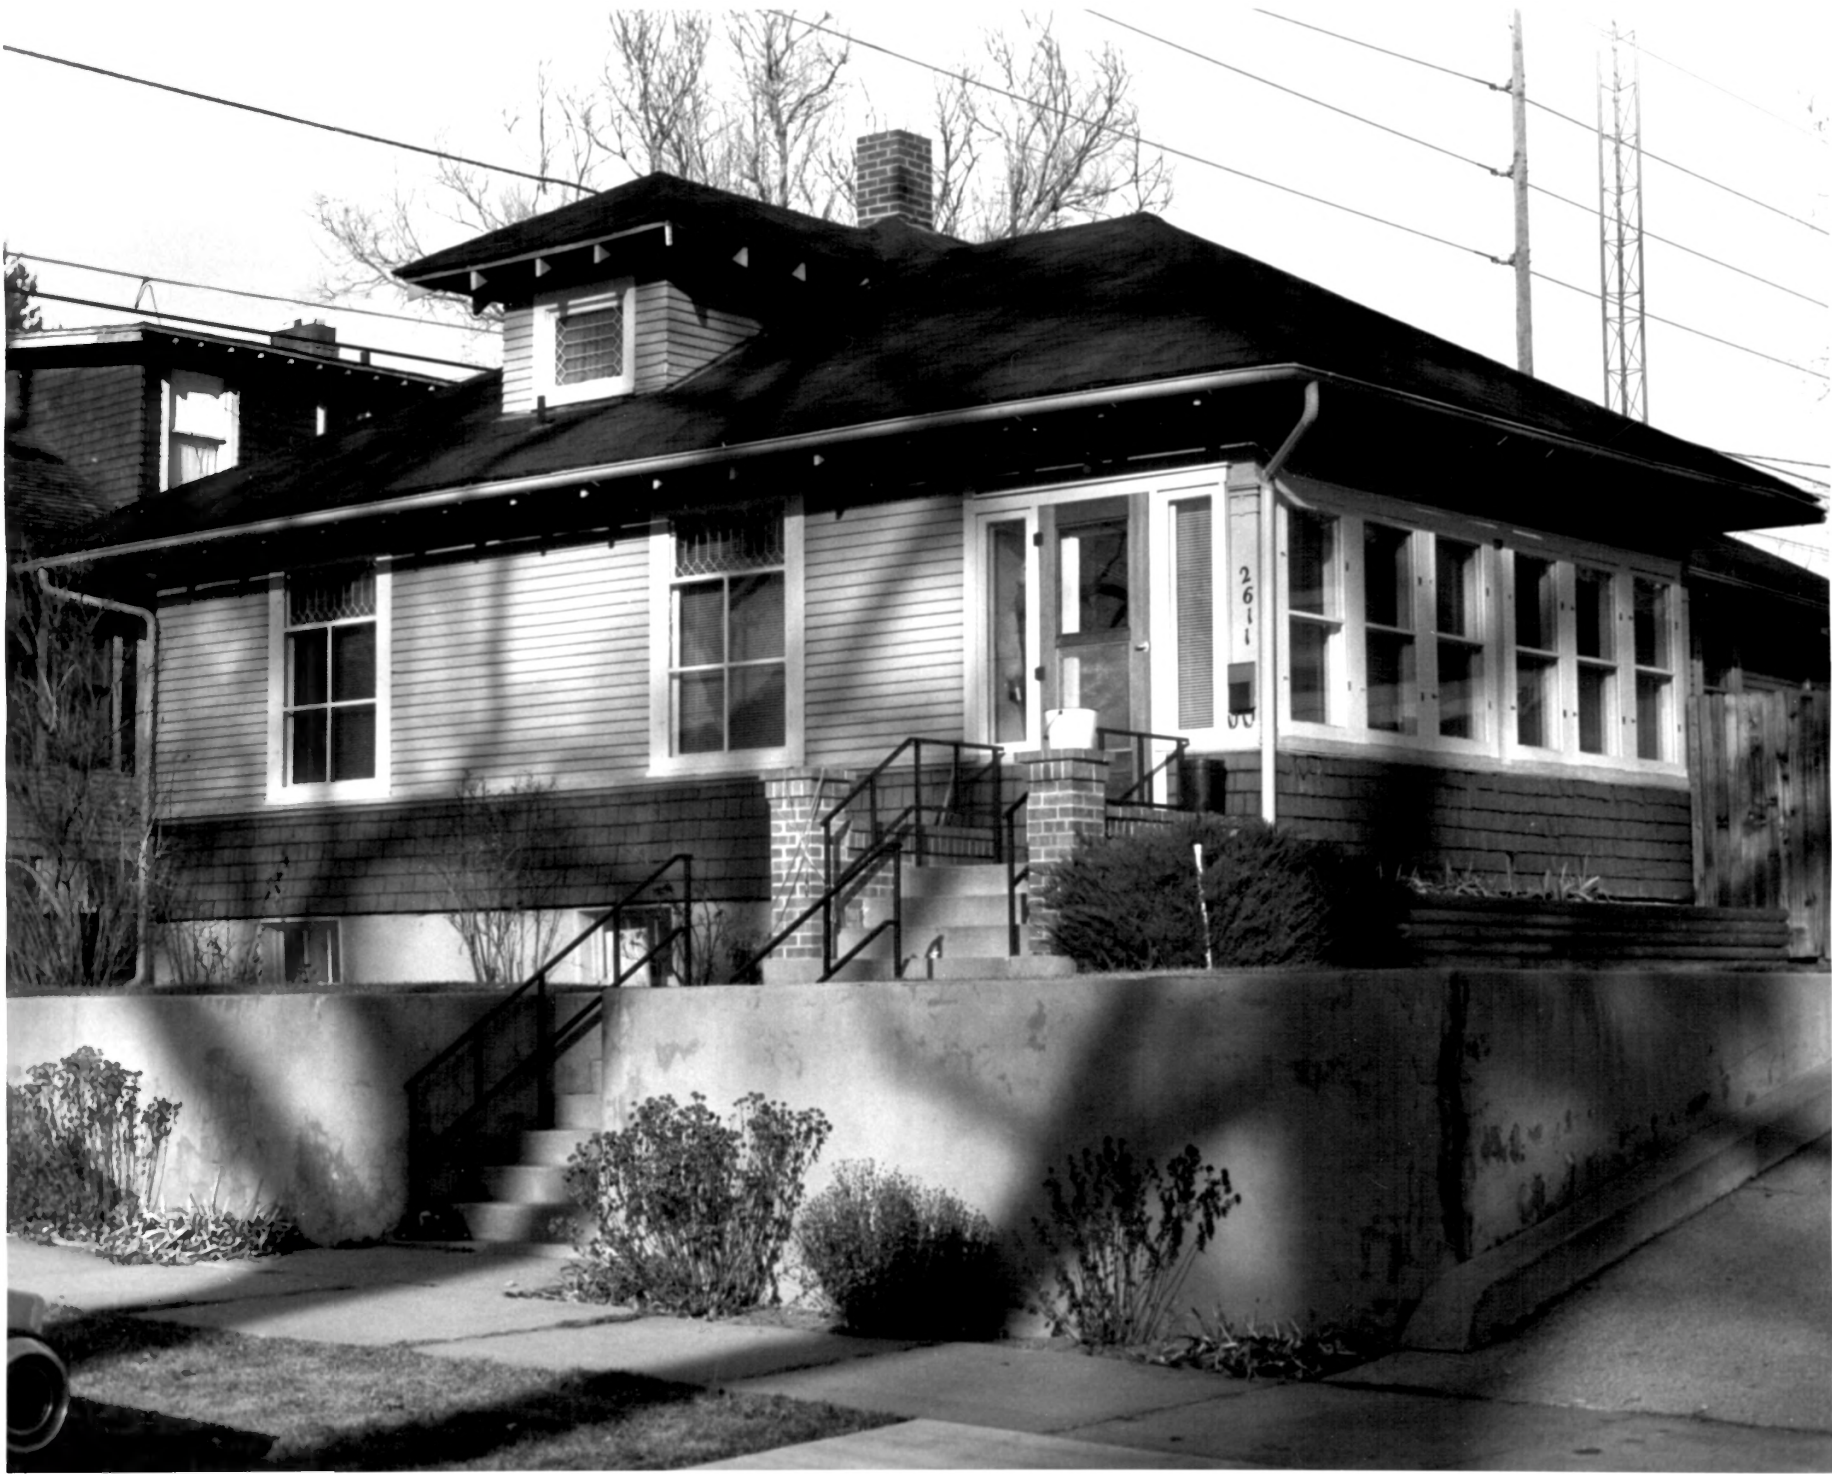

12/23/87

House, 2216, Van Lennan Ave.

Lakeview Historic Dist. Cheyenne, Wyo.

Laramie 6.

Richard Collie ✓

View is NW. looking at East and South facades

Negative is at Wyo. SHPO

12/23/87

Laramie Co.

Richard Collier

View is SE. looking at North and West
facades of the Bldg.

Negative at Wyo SHPO

12/28/87

House, 2422 Evans

Lakeview Historic Dist. Cheyenne, Wyo

Laramie Co.

View is East looking at front facade
Negative at Wyo. SHPO.

12/28/87

House, 400 E 24th St.

Lakeview Historic Dist. Cheyenne, Wyo.

Laramie Co.

Richard Collier

View is North looking at South facade.

Negative at the Wyo. SHPO

12/28/87

House, 2611 House Ave.

Lakeview Historic Dist. Cheyenne, Wyo.

Laramie Co.

Richard Collier

View is East looking at West facade of Bldg.
Negative at Wyo SHPO

12-28-87

House, 200 25th St.