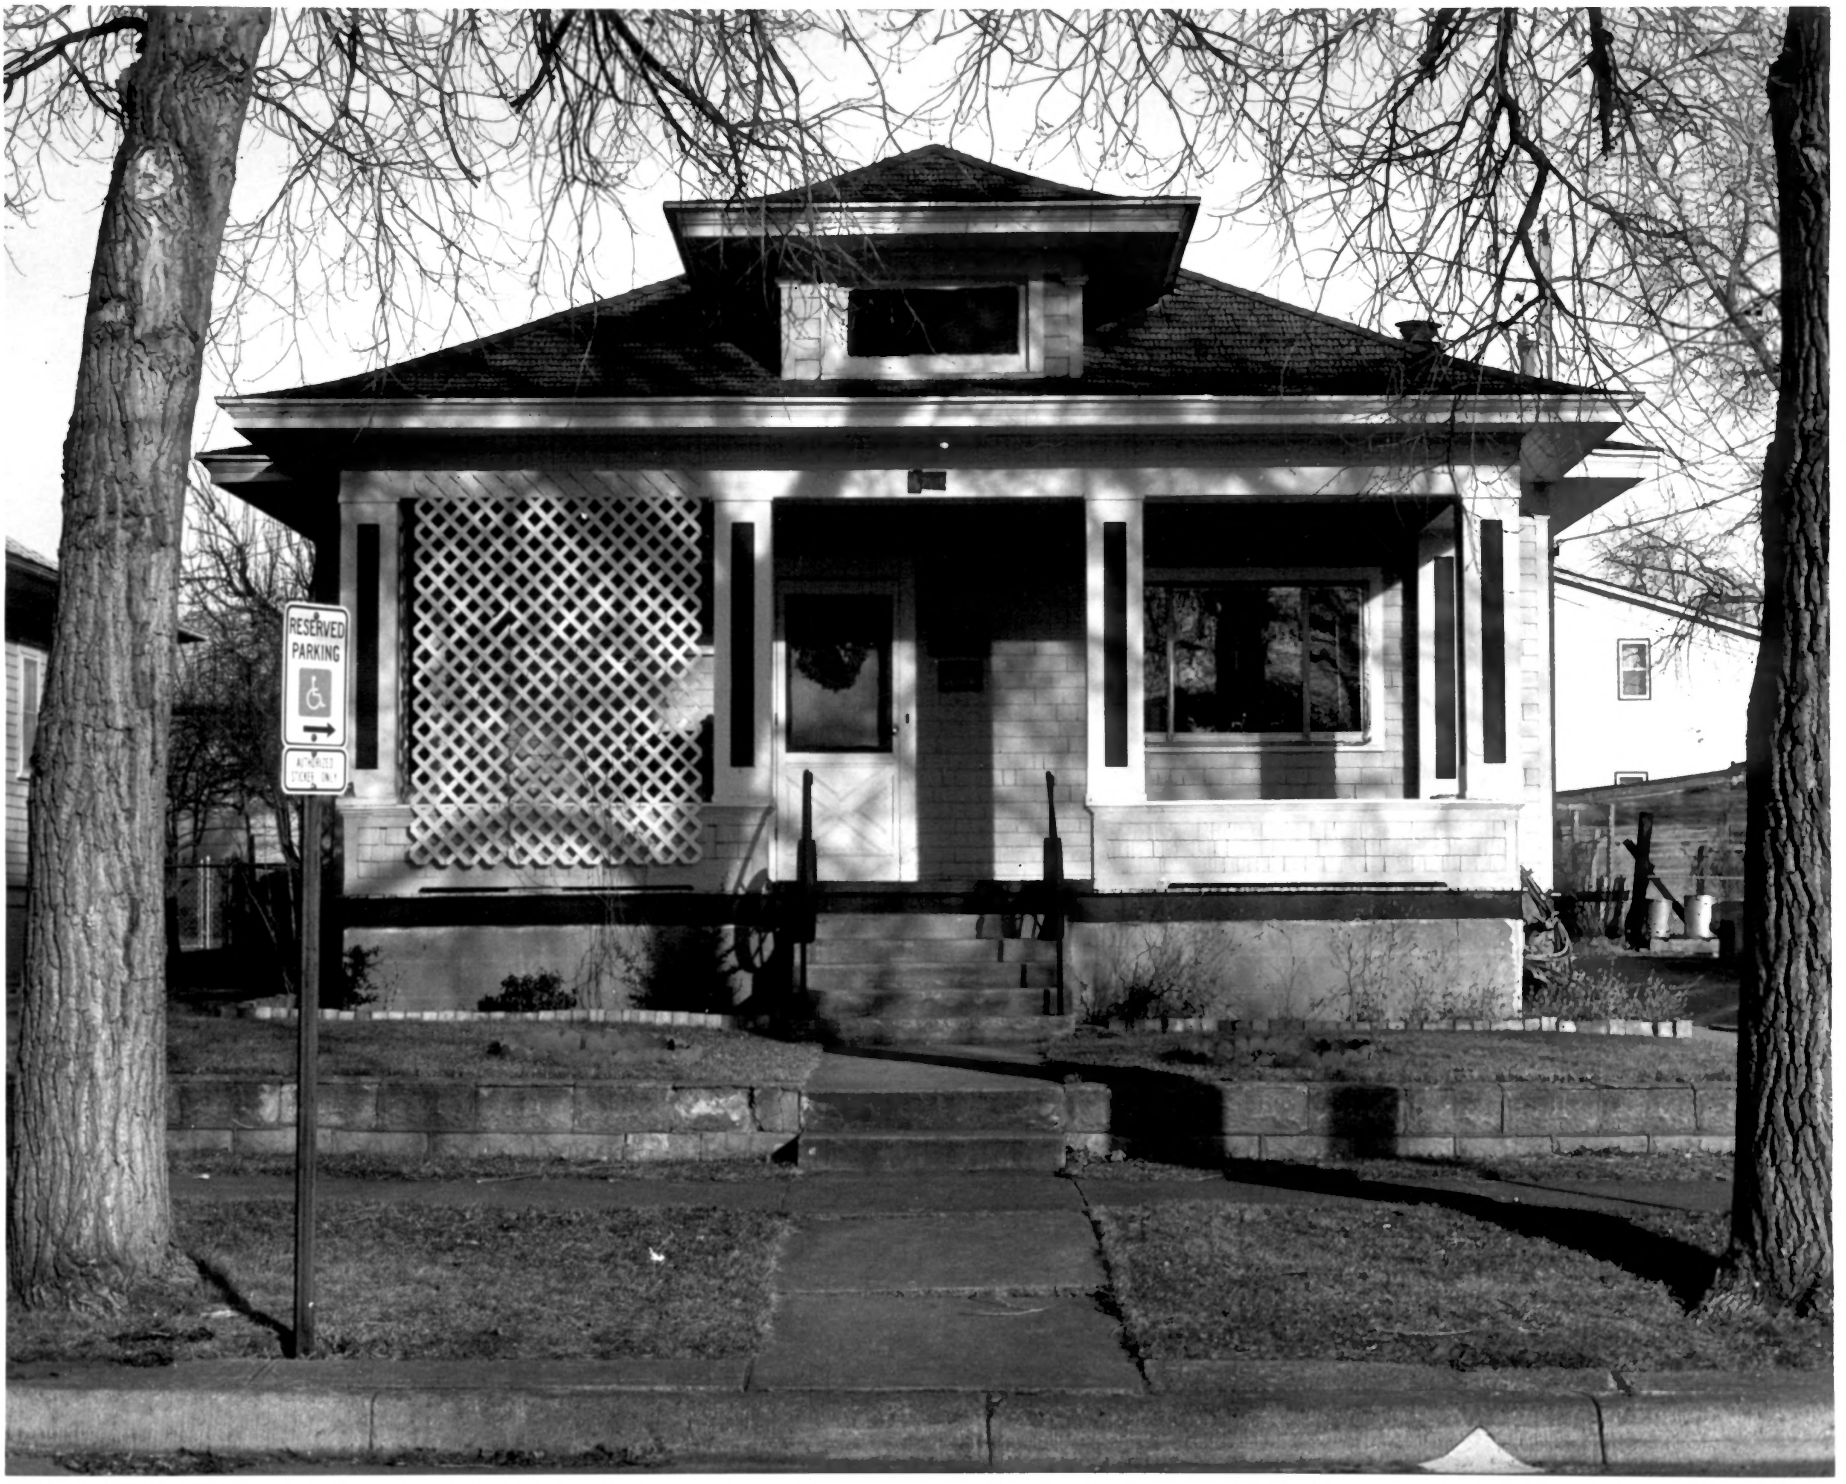

RESERVED
PARKING
↓
AT-RISKS
CHECK-ONLY